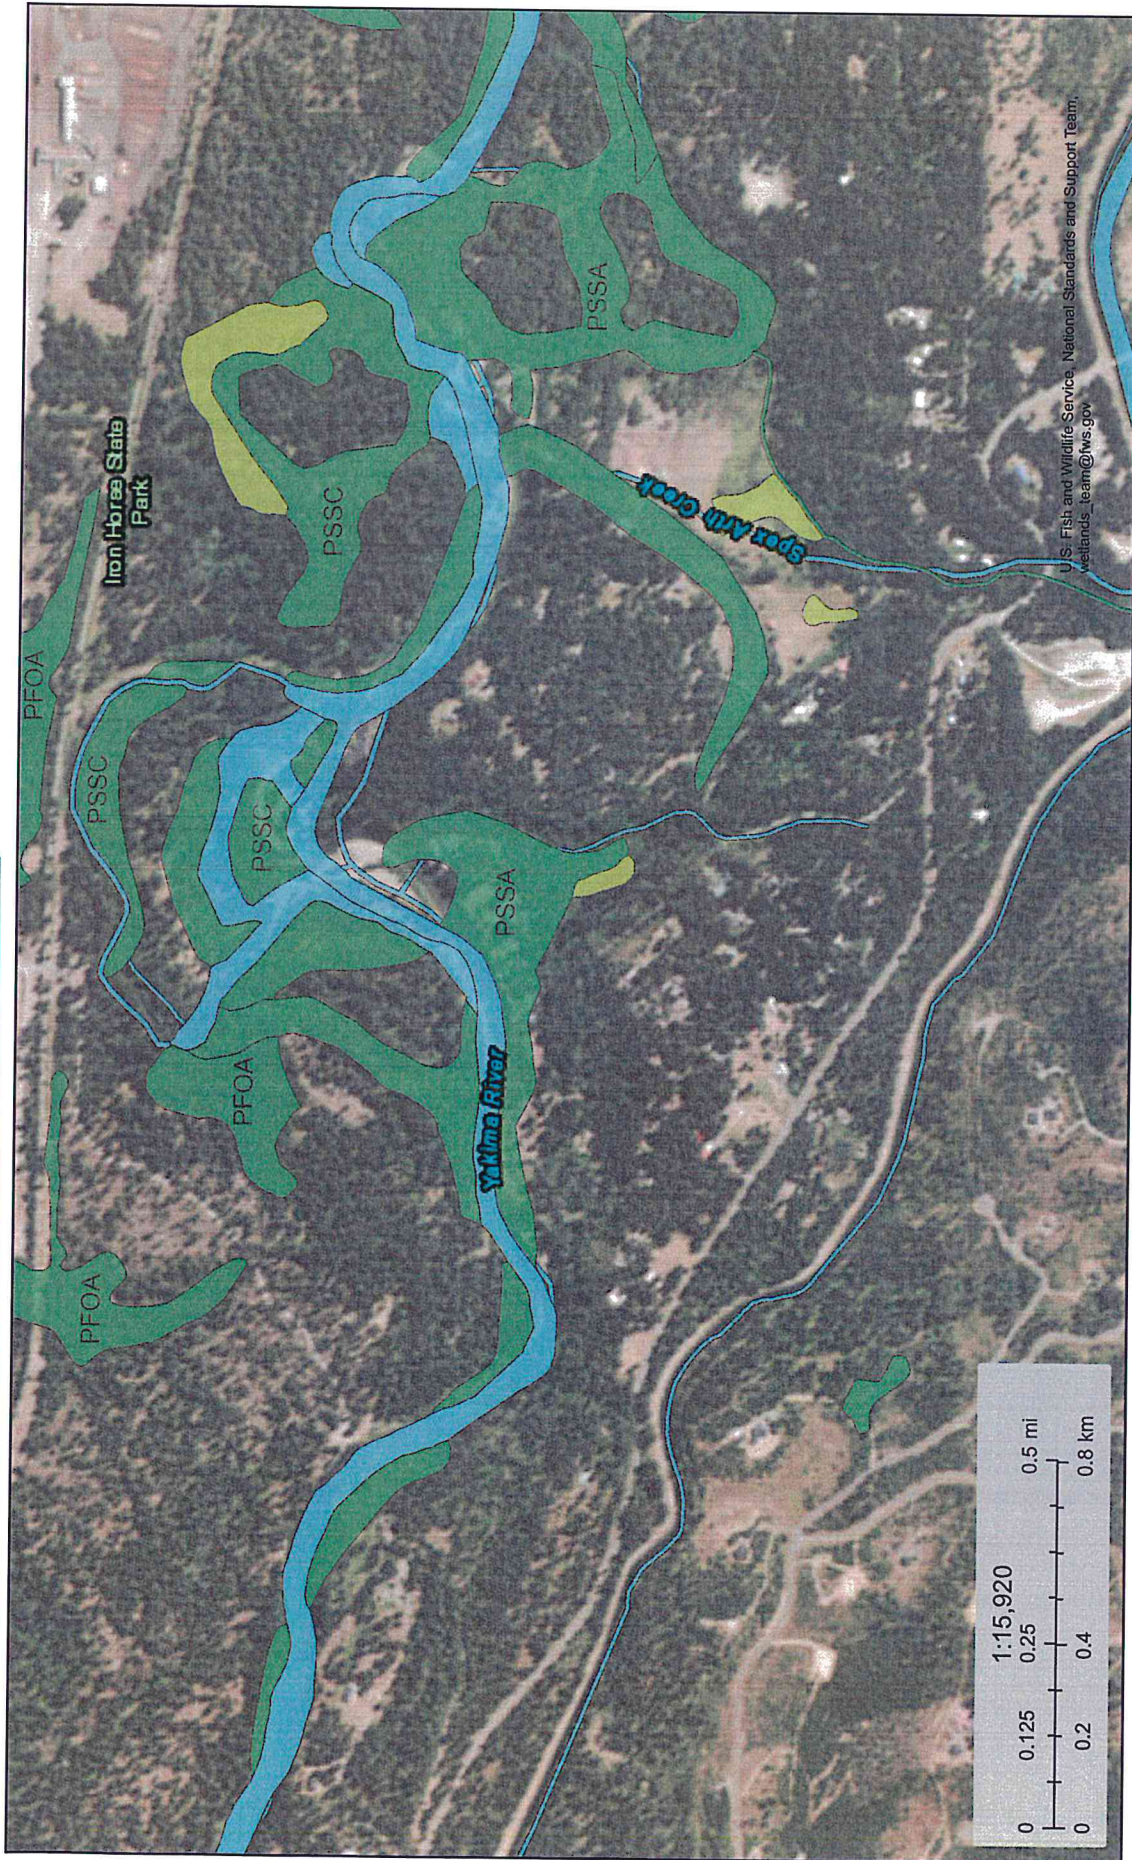

U.S. Fish and Wildlife Service

National Wetlands Inventory

1071 Kiiias Elk Trail Ln, Cle Elum WA

U.S. Fish and Wildlife Service, National Standards and Support Team, wetlands_team@fws.gov

July 25, 2016

- Estuarine and Marine Deepwater
- Freshwater Forested/Shrub Wetland
- Other
- Estuarine and Marine Wetland
- Freshwater Pond
- Riverine
- Freshwater Emergent Wetland
- Lake

This map is for general reference only. The US Fish and Wildlife Service is not responsible for the accuracy or currentness of the base data shown on this map. All wetlands related data should be used in accordance with the layer metadata found on the Wetlands Mapper web site.